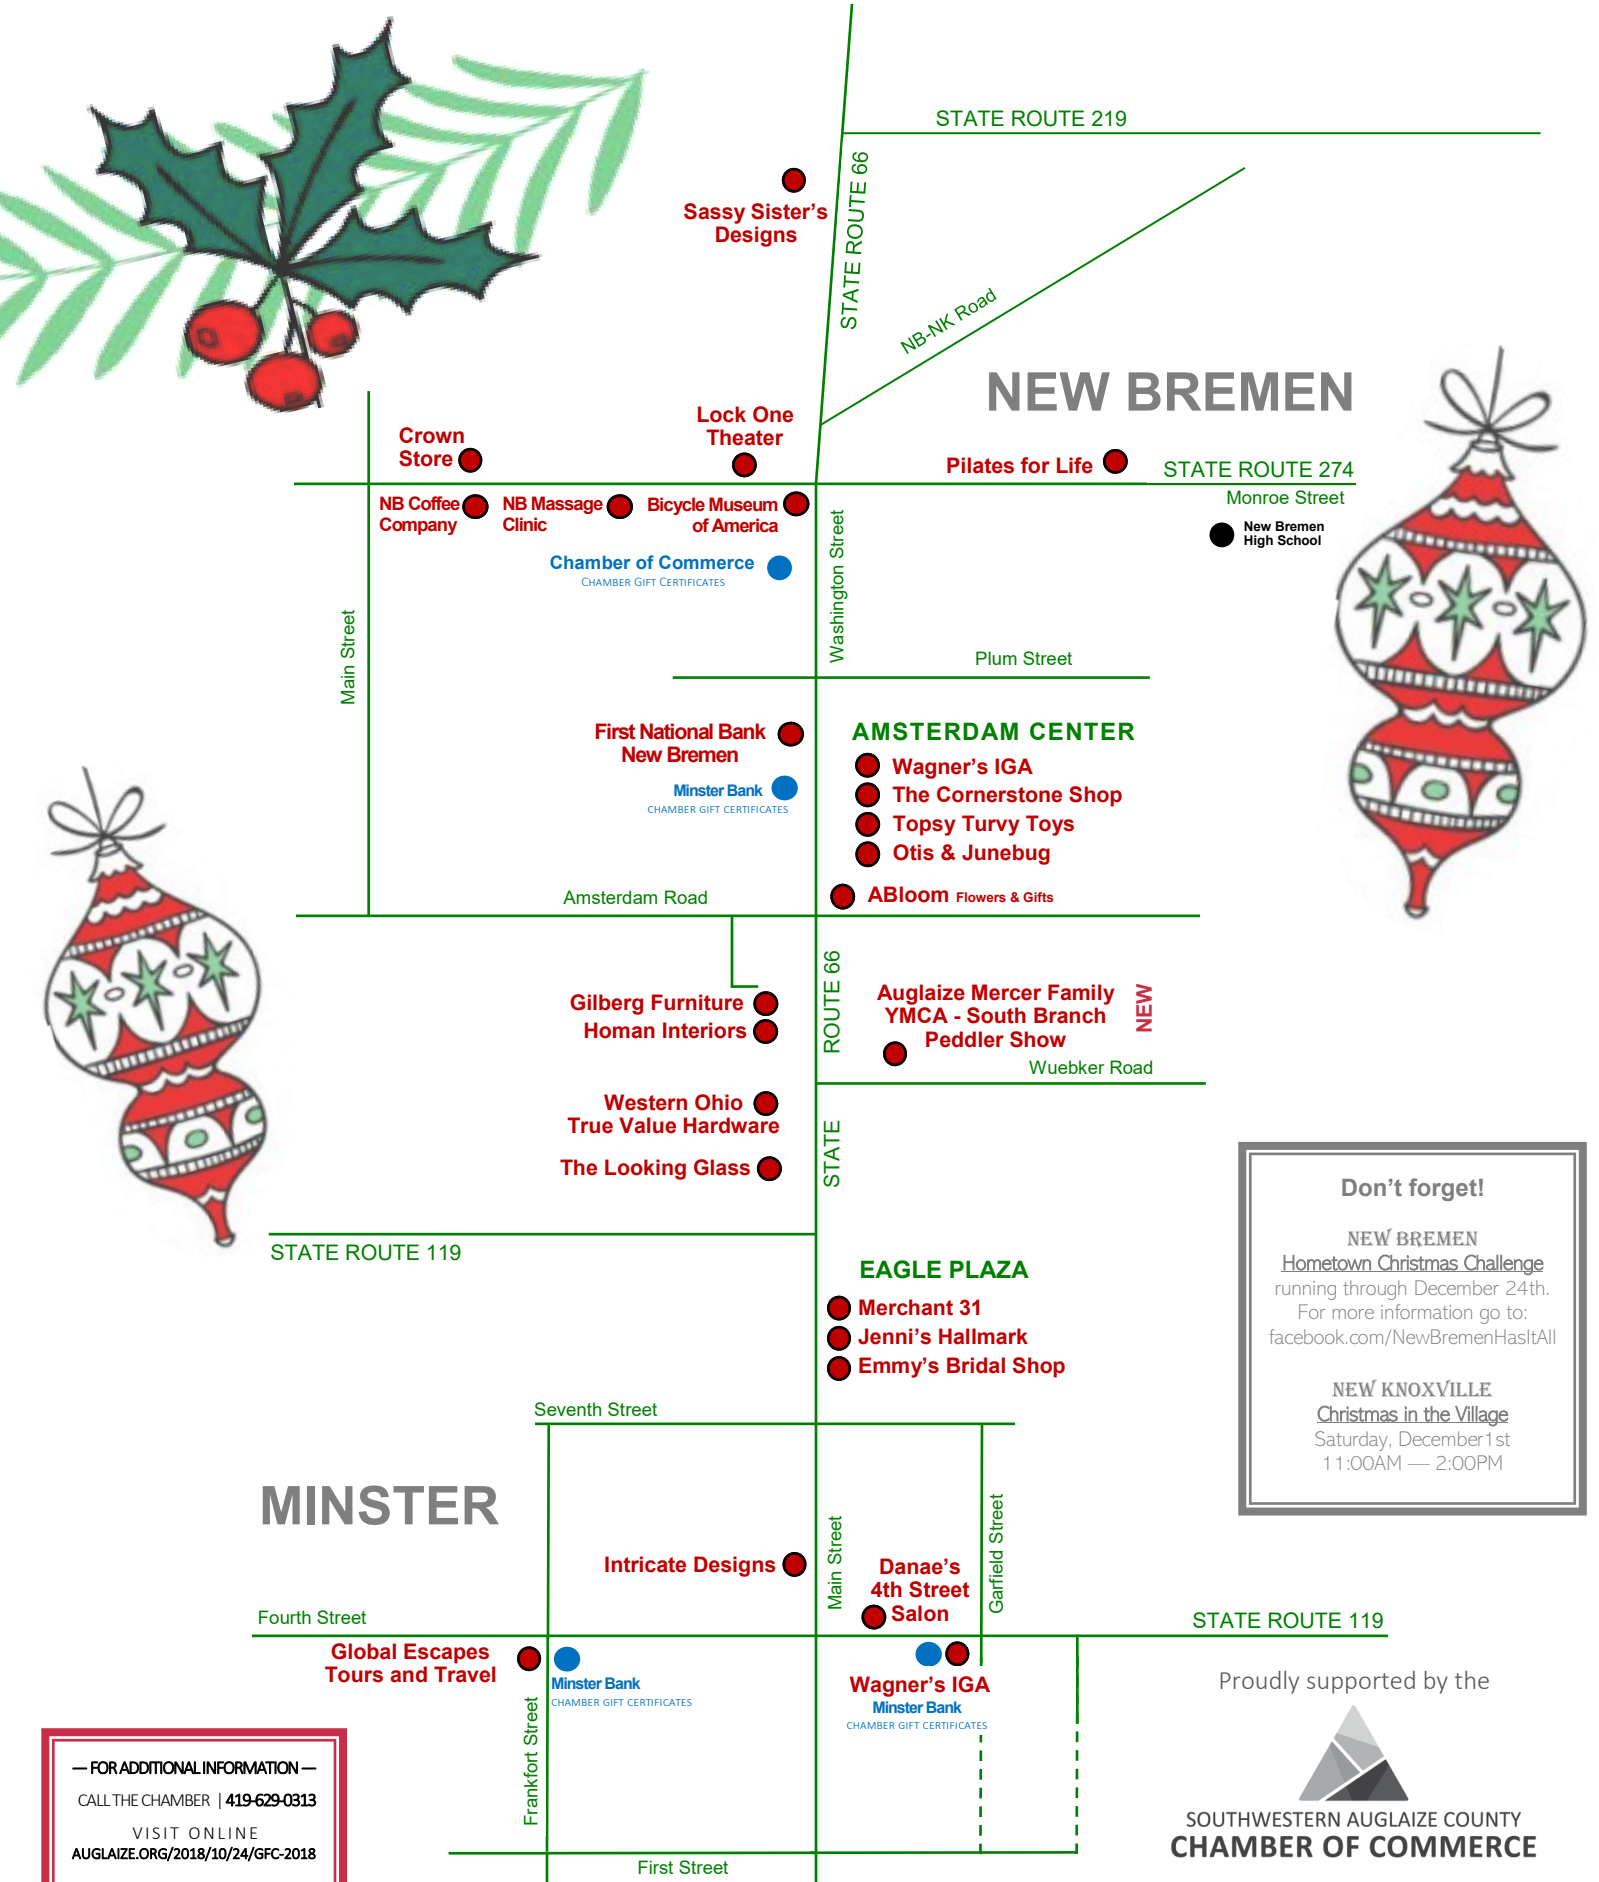

NOVEMBER 9th, 10th, 11th 2018

Shop Southwestern Auglaize County

German Family Christmas

We treat you like family!

**CHAMBER OF COMMERCE
GIFT CERTIFICATES
MAKE GREAT GIFTS!**

**In the Lockkeeper's House
22 S. Water St. New Bremen
OR Minster Bank**

Don't forget!

NEW BREMEN
Hometown Christmas Challenge
running through December 24th.
For more information go to:
facebook.com/NewBremenHasItAll

NEW KNOXVILLE
Christmas in the Village
Saturday, December 1st
11:00AM — 2:00PM

THE CORNERSTONE SHOP | State Route 66 – Amsterdam Center – New Bremen

Hours: Mon.-Fri. 9AM-8PM, Sat. 9AM-5PM, Sun. Noon-4PM
When you stop in at The Cornerstone Shop: Receive a complimentary gift with a \$20 purchase. Sample delicious German treats. Save on items from Christmas Past! Shop Cardinal Corner now for best selection. And remember gift wrapping is always FREE!
Tel: 419-629-3472 | www.thecornerstoneshop.com

MERCHANT 31 MINISTER | State Route 66 - Eagle Plaza - Minster

Hours: Fri. 11AM-6PM, Sat. 10:30AM-4PM, Sun. NOON-4PM
Check out the latest women's fashions at Merchant 31. Storewide savings of 15% off. (Some exclusions apply.) Tel: 419-501-2377 | www.merchant31.com